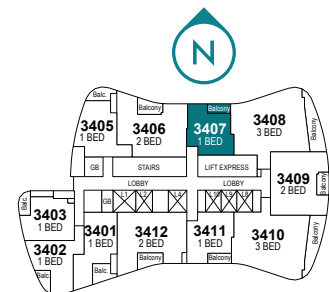

Ocean

GOLD COAST

1 BEDROOM

- COLOURBACK GLASS
- FIXED GLAZING

APARTMENTS

3407, 3507, 3607, 3707,
3807, 3907, 4007, 4107,
4207, 4307, 4407

INTERNAL AREA

55m²

BALCONY AREA

8m²

TOTAL AREA

63m²

Disclaimer:

Purchasers take note: These floor plans do not form part of the contract for sale of any lot within the development. They are indicative only. The descriptions, layouts and areas set out in this floor plan are subject to change and may not accurately reflect the final design of each unit depicted.