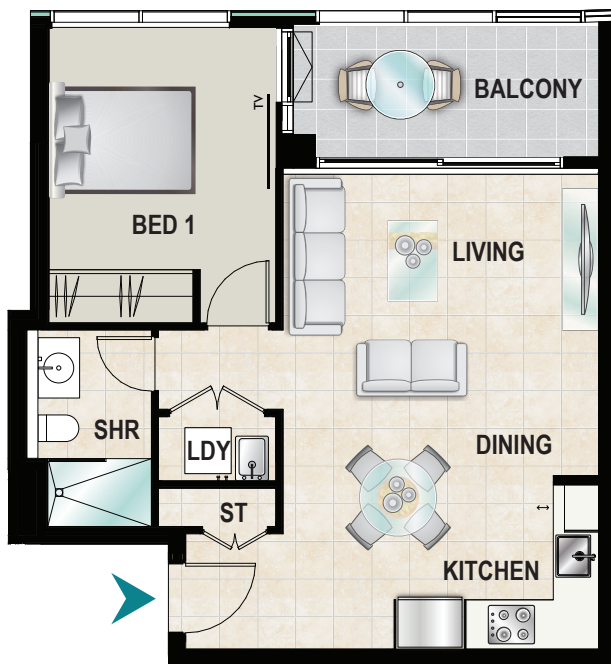

Ocean

GOLD COAST

1 BEDROOM

- COLOURBACK GLASS
- FIXED GLAZING

APARTMENTS

3407, 3507, 3607, 3707,
3807, 3907, 4007, 4107,
4207, 4307, 4407

INTERNAL AREA

55m²

BALCONY AREA

8m²

TOTAL AREA

63m²

Disclaimer:

Purchasers take note: These floor plans do not form part of the contract for sale of any lot within the development. They are indicative only. The descriptions, layouts and areas set out in this floor plan are subject to change and may not accurately reflect the final design of each unit depicted.