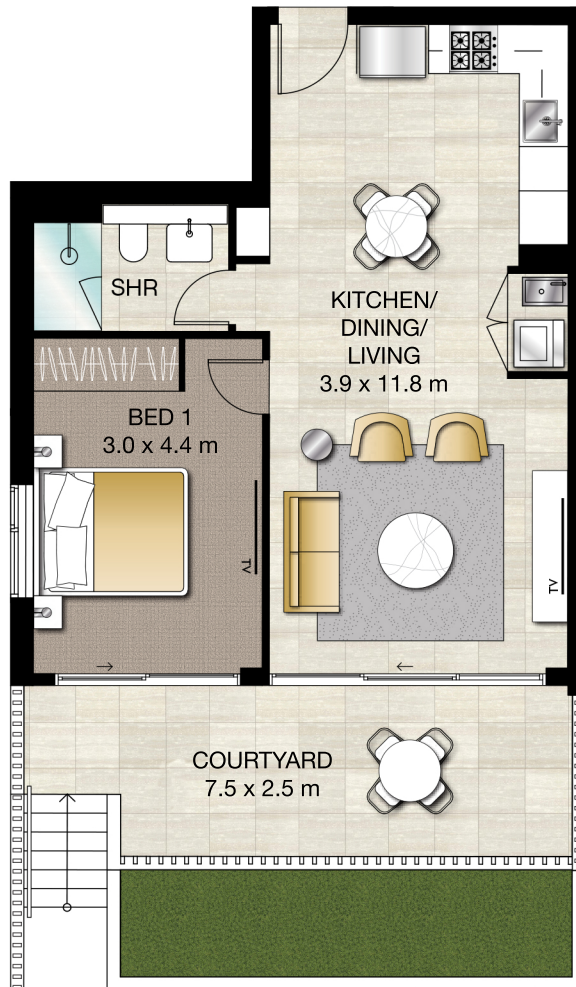

1 Bedroom

Apartment
G29

Internal area
52m²

External area
15m²

Total area
67m²

Building C

GROUND LEVEL

DISCLAIMER

Purchasers take note: These floorplans do not form part of the Contract for Sale of any lot within the development. They are indicative only. The descriptions, layouts and areas set out in this floor plan are subject to change and may not accurately reflect the final design of each unit depicted.